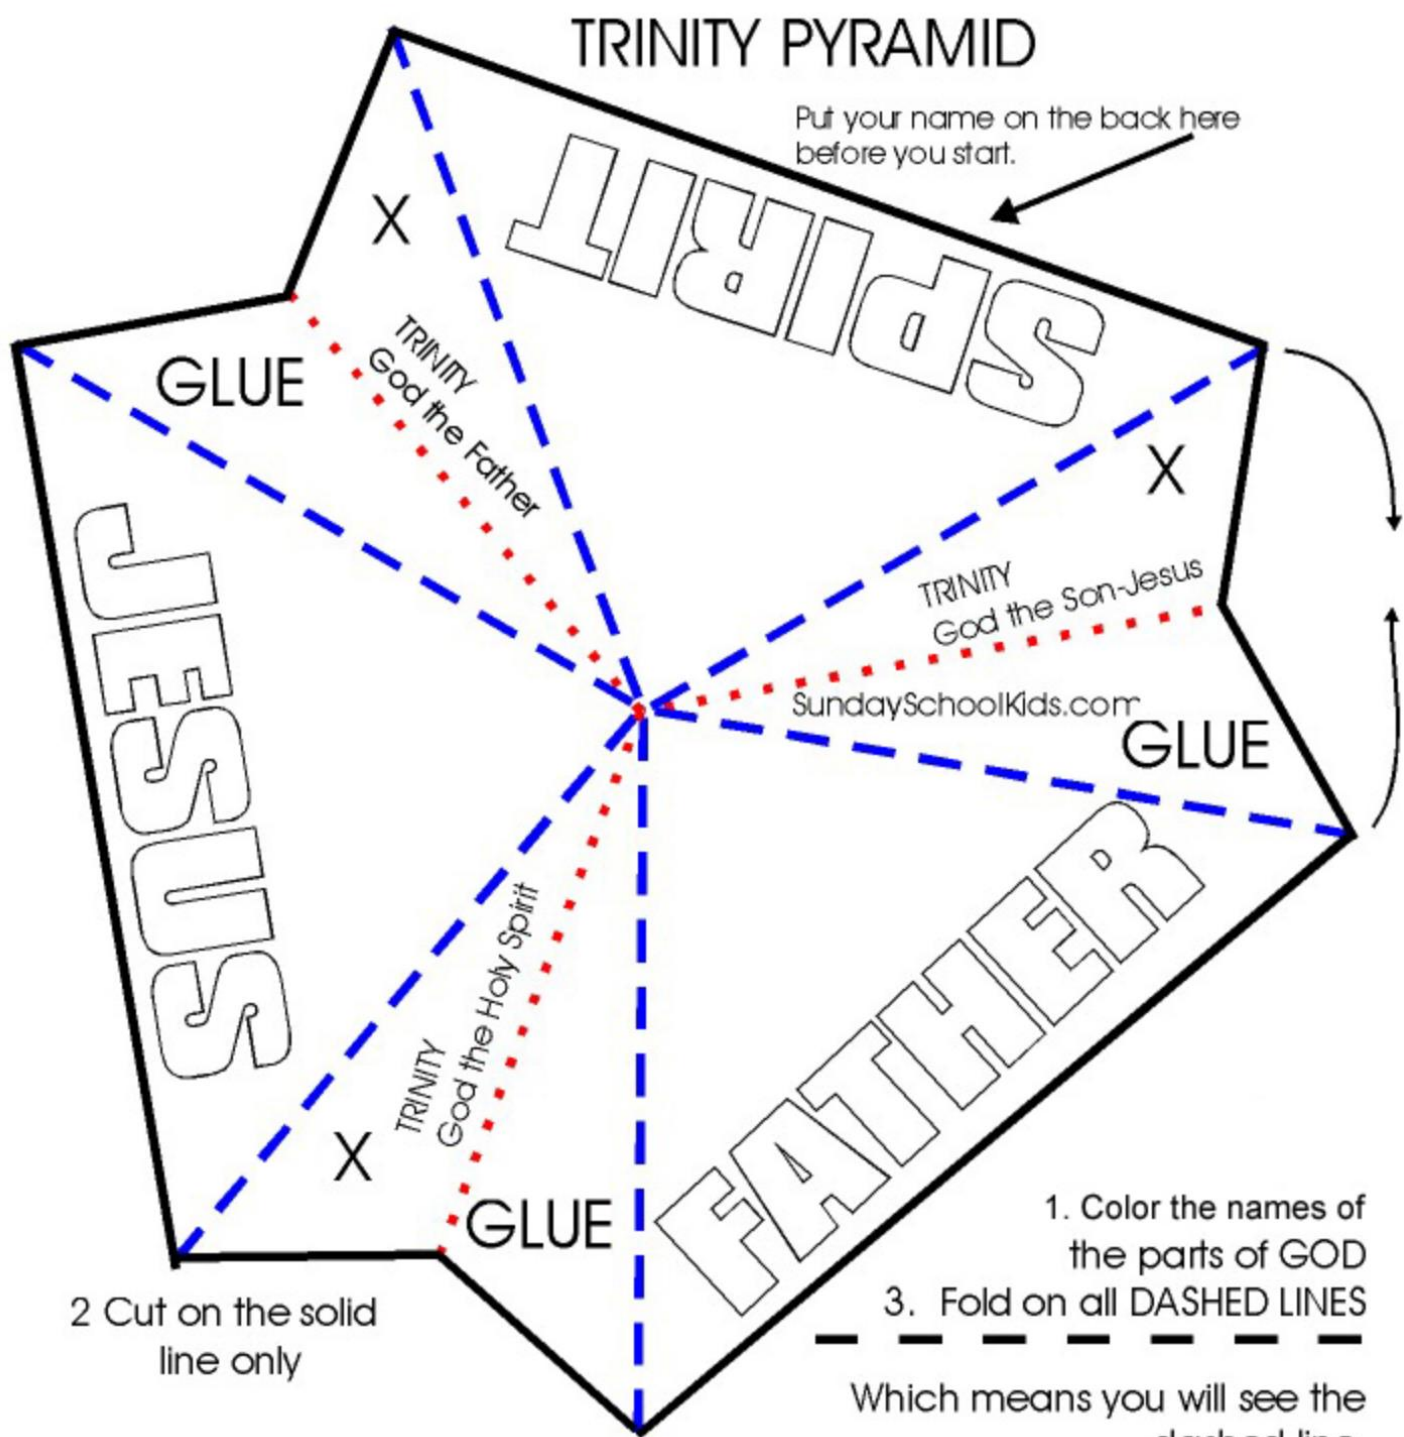

The Trinity is

God the Father

- Creator
- Holy
- Almighty
- All- Knowing
- Everlasting

God the Son

- Redeemer
- Saviour
- Messiah Lord
- Emmanuel

God the Holy Spirit

- Advocate
- Guide
- Helper
- Counselor
- Paraclete

2 Cut on the solid line only

1. Color the names of the parts of GOD
3. Fold on all DASHED LINES

— — — — —
Which means you will see the dashed line.

4. INSIDE FOLD on all dotted lines which means the dotted line will be hidden after you glue to the closest X

5. Glue on the 3 words GLUE. Press GLUE to nearest X.

(Bring the dashed lines together with the dotted line hidden inside and press together from the inside))